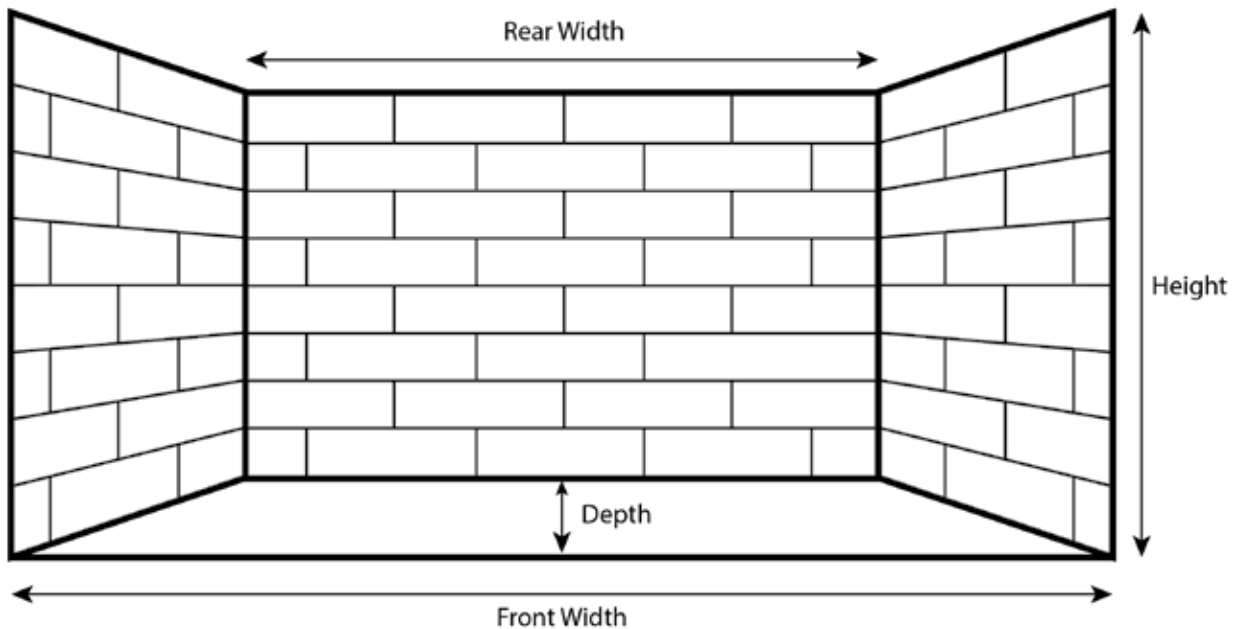

Size, Log, Burner, Controls, and Accessories.

Thank you for choosing Grand Canyon Gas Logs, we appreciate all our customers and hope you have many years of enjoyment of our products.

Take a look at our other products from our RPG Brands family of companies.

www.rpgbrands.com

RPG BRANDS

MODERN FLAMES®
ELECTRIC FIREPLACES

EST. IN ARIZONA
WILDFIRE
OUTDOOR LIVING

GRAND CANYON
GAS LOGS

All rights reserved U.S.A.

08_2023_V2 • AUGUST 2023

Products and specifications subject to change without notice.