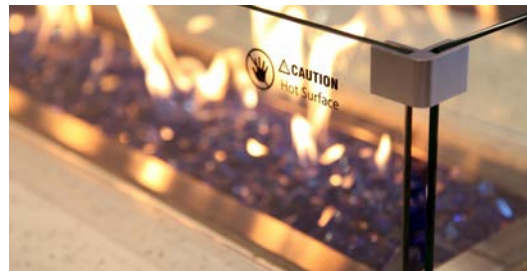

Optional - Glass Flame Windguard