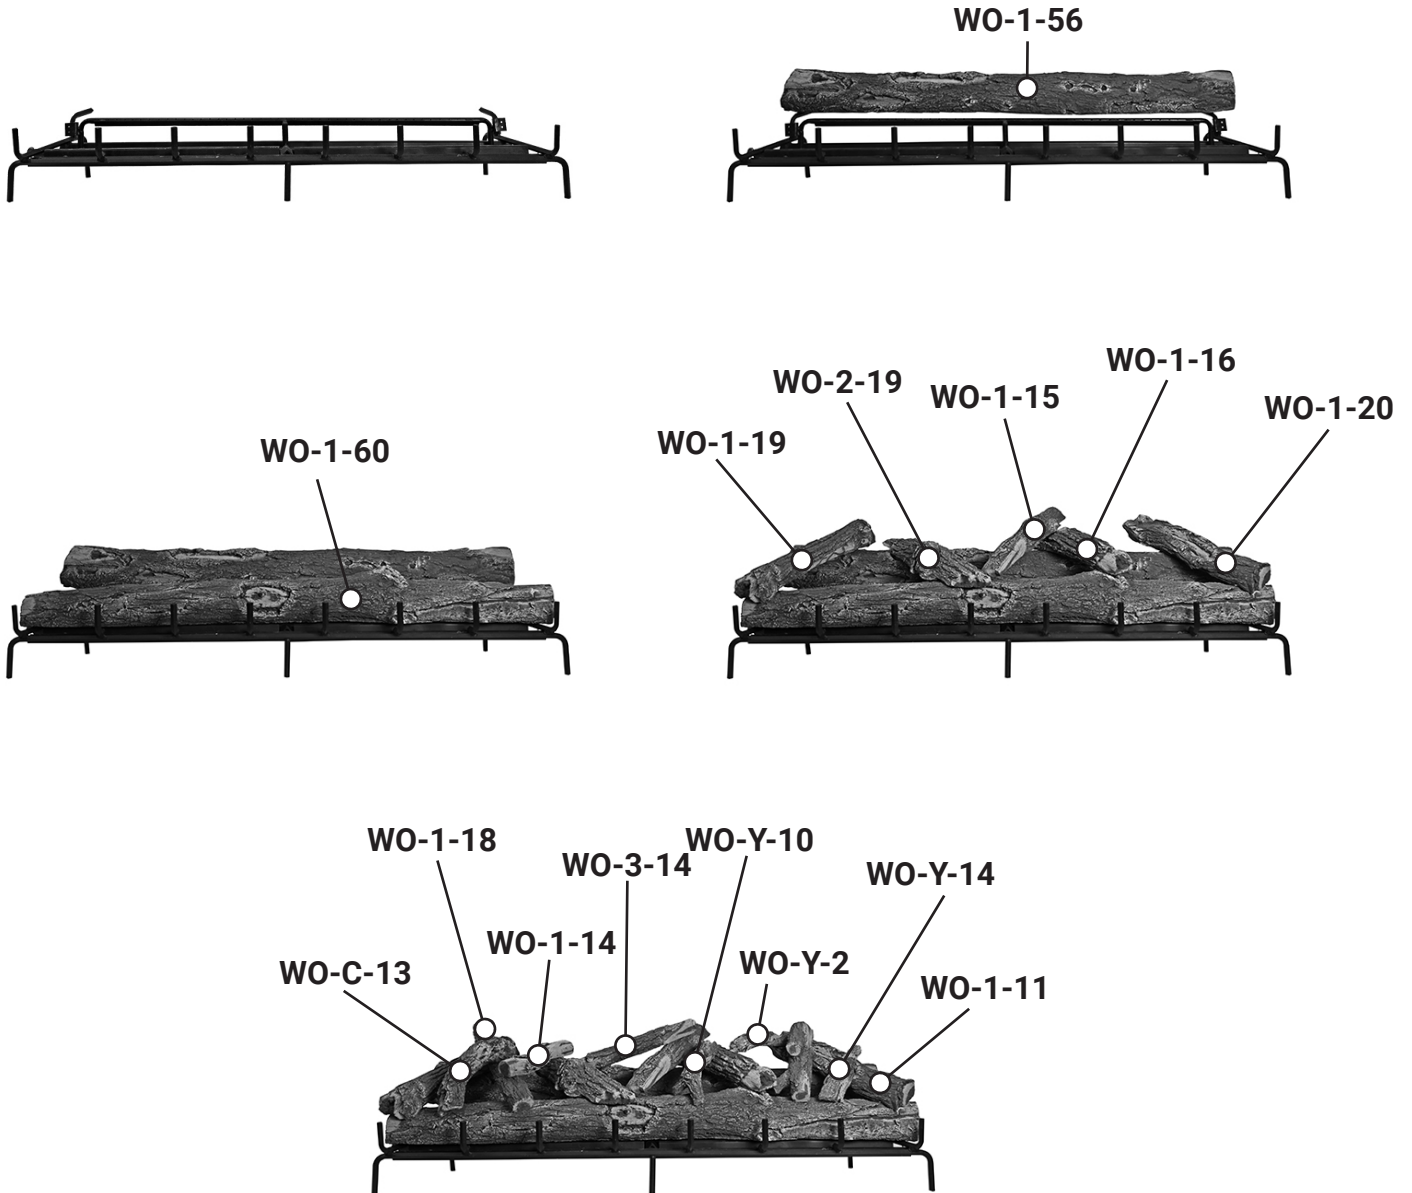

ARIZONA WEATHERED OAK 60" LOG PLACEMENT GUIDE

GrandCanyonGasLogs.com

Phone: (602) 344-4217 • customerservice@grandcanyongaslogs.com • 3515 E. Atlanta Ave. Phoenix, AZ 85040