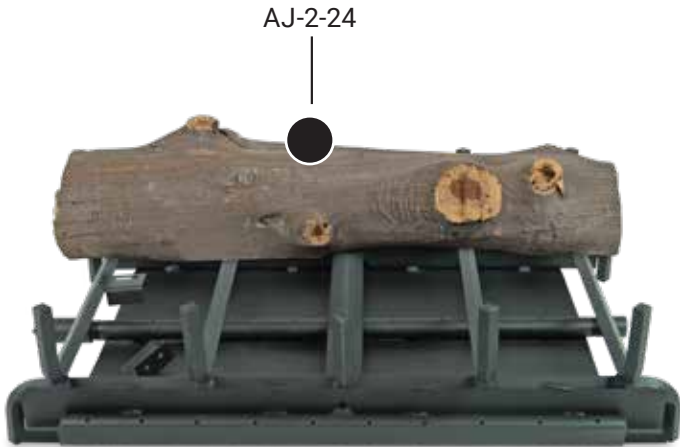

24" ARIZONA JUNIPER SEE THROUGH LOG PLACEMENT GUIDE

GrandCanyonGasLogs.com

Phone: (602) 344-4217 • customerservice@grandcanyongaslogs.com • 3515 E. Atlanta Ave. Phoenix, AZ 85040