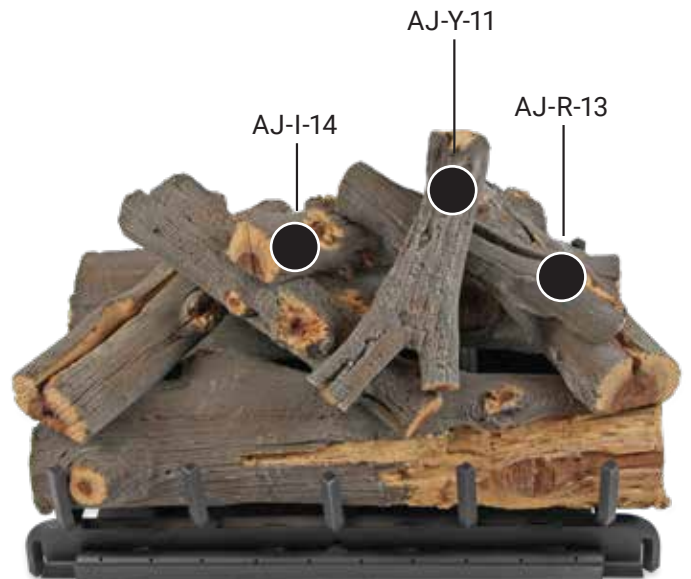

24" ARIZONA JUNIPER SEE THROUGH LOG PLACEMENT GUIDE

GrandCanyonGasLogs.com

Phone: (602) 344-4217 • customerservice@grandcanyongaslogs.com • 3515 E. Atlanta Ave. Phoenix, AZ 85040