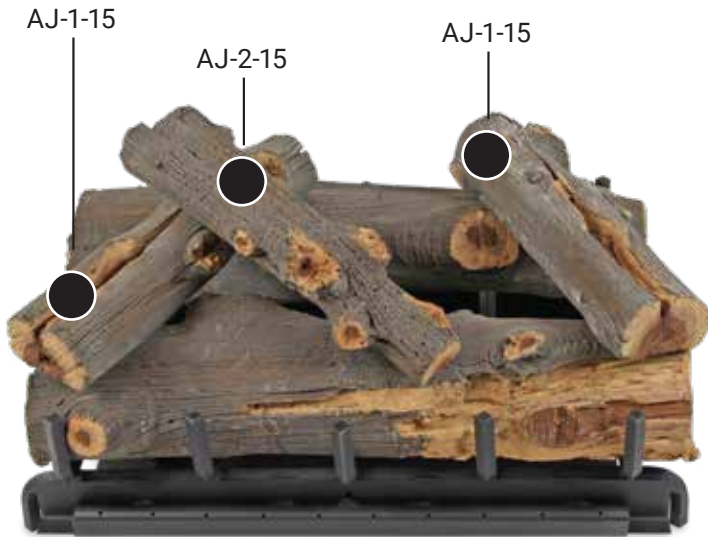

24" ARIZONA JUNIPER SEE THROUGH LOG PLACEMENT GUIDE

GrandCanyonGasLogs.com

Phone: (602) 344-4217 • customerservice@grandcanyongaslogs.com • 3515 E. Atlanta Ave. Phoenix, AZ 85040