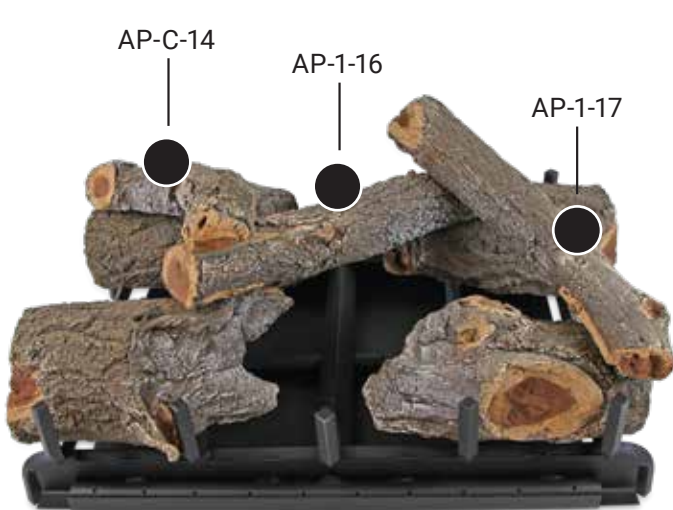

AZ WEATHERED OAK CHARRED 24" SEE THROUGH LOG PLACEMENT GUIDE

GrandCanyonGasLogs.com

Phone: (602) 344-4217 • customerservice@grandcanyongaslogs.com • 3515 E. Atlanta Ave. Phoenix, AZ 85040