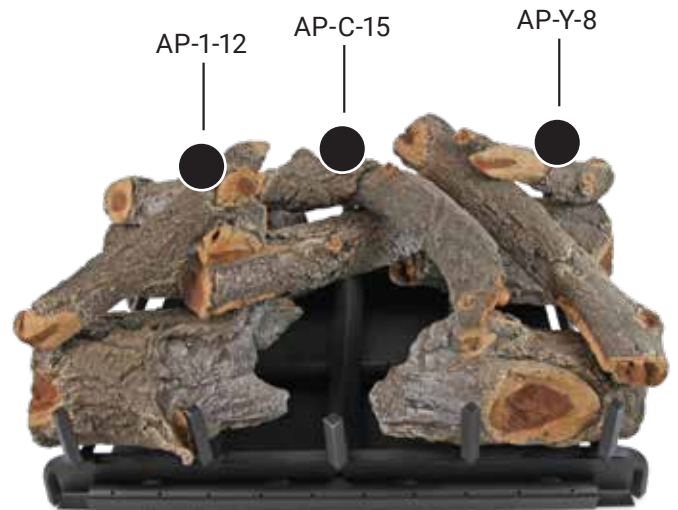

AZ WEATHERED OAK CHARRED 24" SEE THROUGH LOG PLACEMENT GUIDE

GrandCanyonGasLogs.com

Phone: (602) 344-4217 • customerservice@grandcanyongaslogs.com • 3515 E. Atlanta Ave. Phoenix, AZ 85040