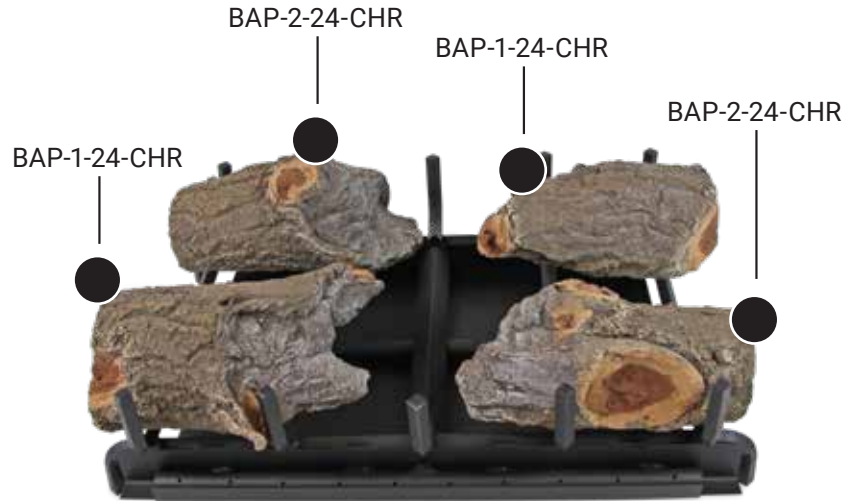

AZ WEATHERED OAK CHARRED 24" SEE THROUGH LOG PLACEMENT GUIDE

GrandCanyonGasLogs.com

Phone: (602) 344-4217 • customerservice@grandcanyongaslogs.com • 3515 E. Atlanta Ave. Phoenix, AZ 85040